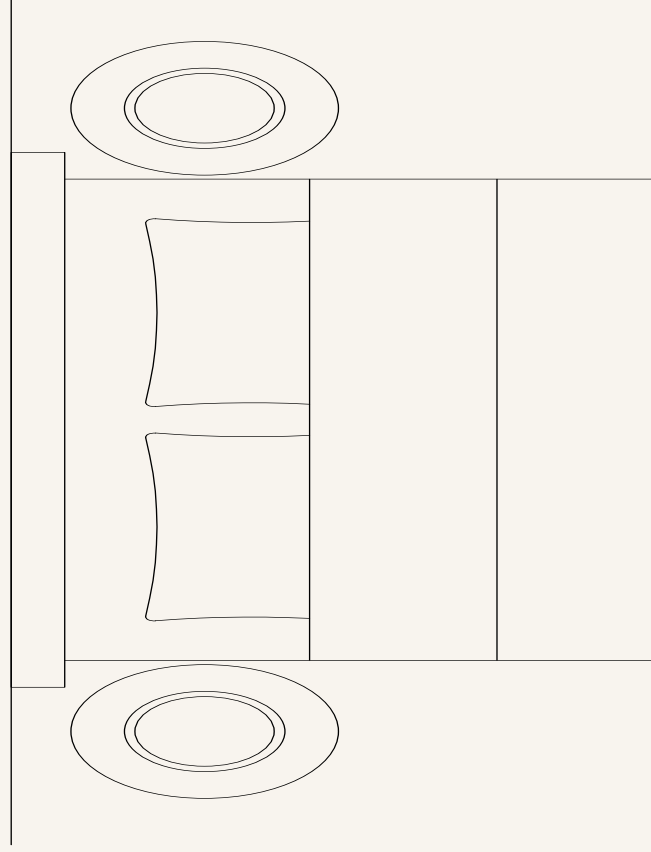

*All measurements need to be checked in the work. This is not a production drawing.

Projectname: Headboard
Drawing: 0.1
Date: 25-01-2023
Scale: 1:20
Format: A3

PIETER LAUREYS

HEADBOARD

STOFFEIRNG

BOXSPRING