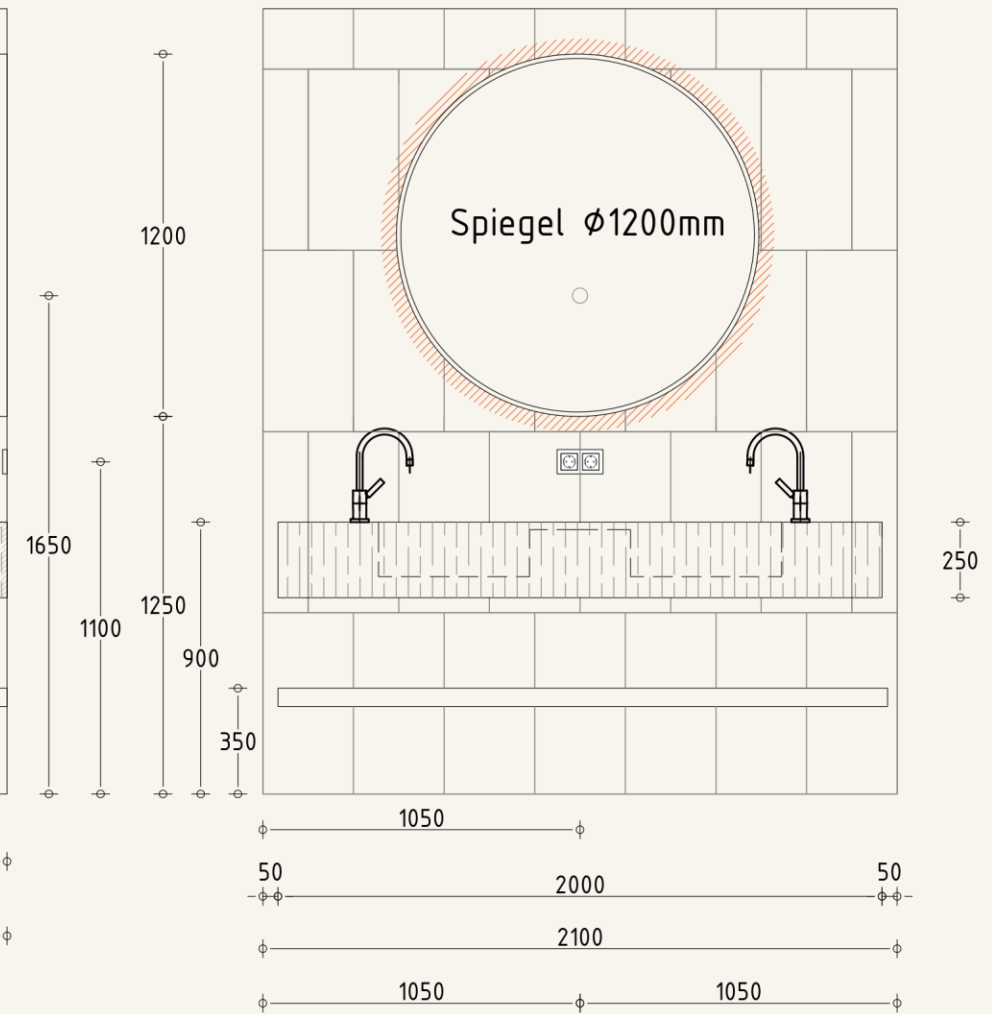

MATERIALEN BADKAMERS

Blad

Wandtegel

Vloertegel

*All measurements need to be checked in the work. This is not a production drawing.

*All measurements need to be checked in the work. This is not a production drawing.