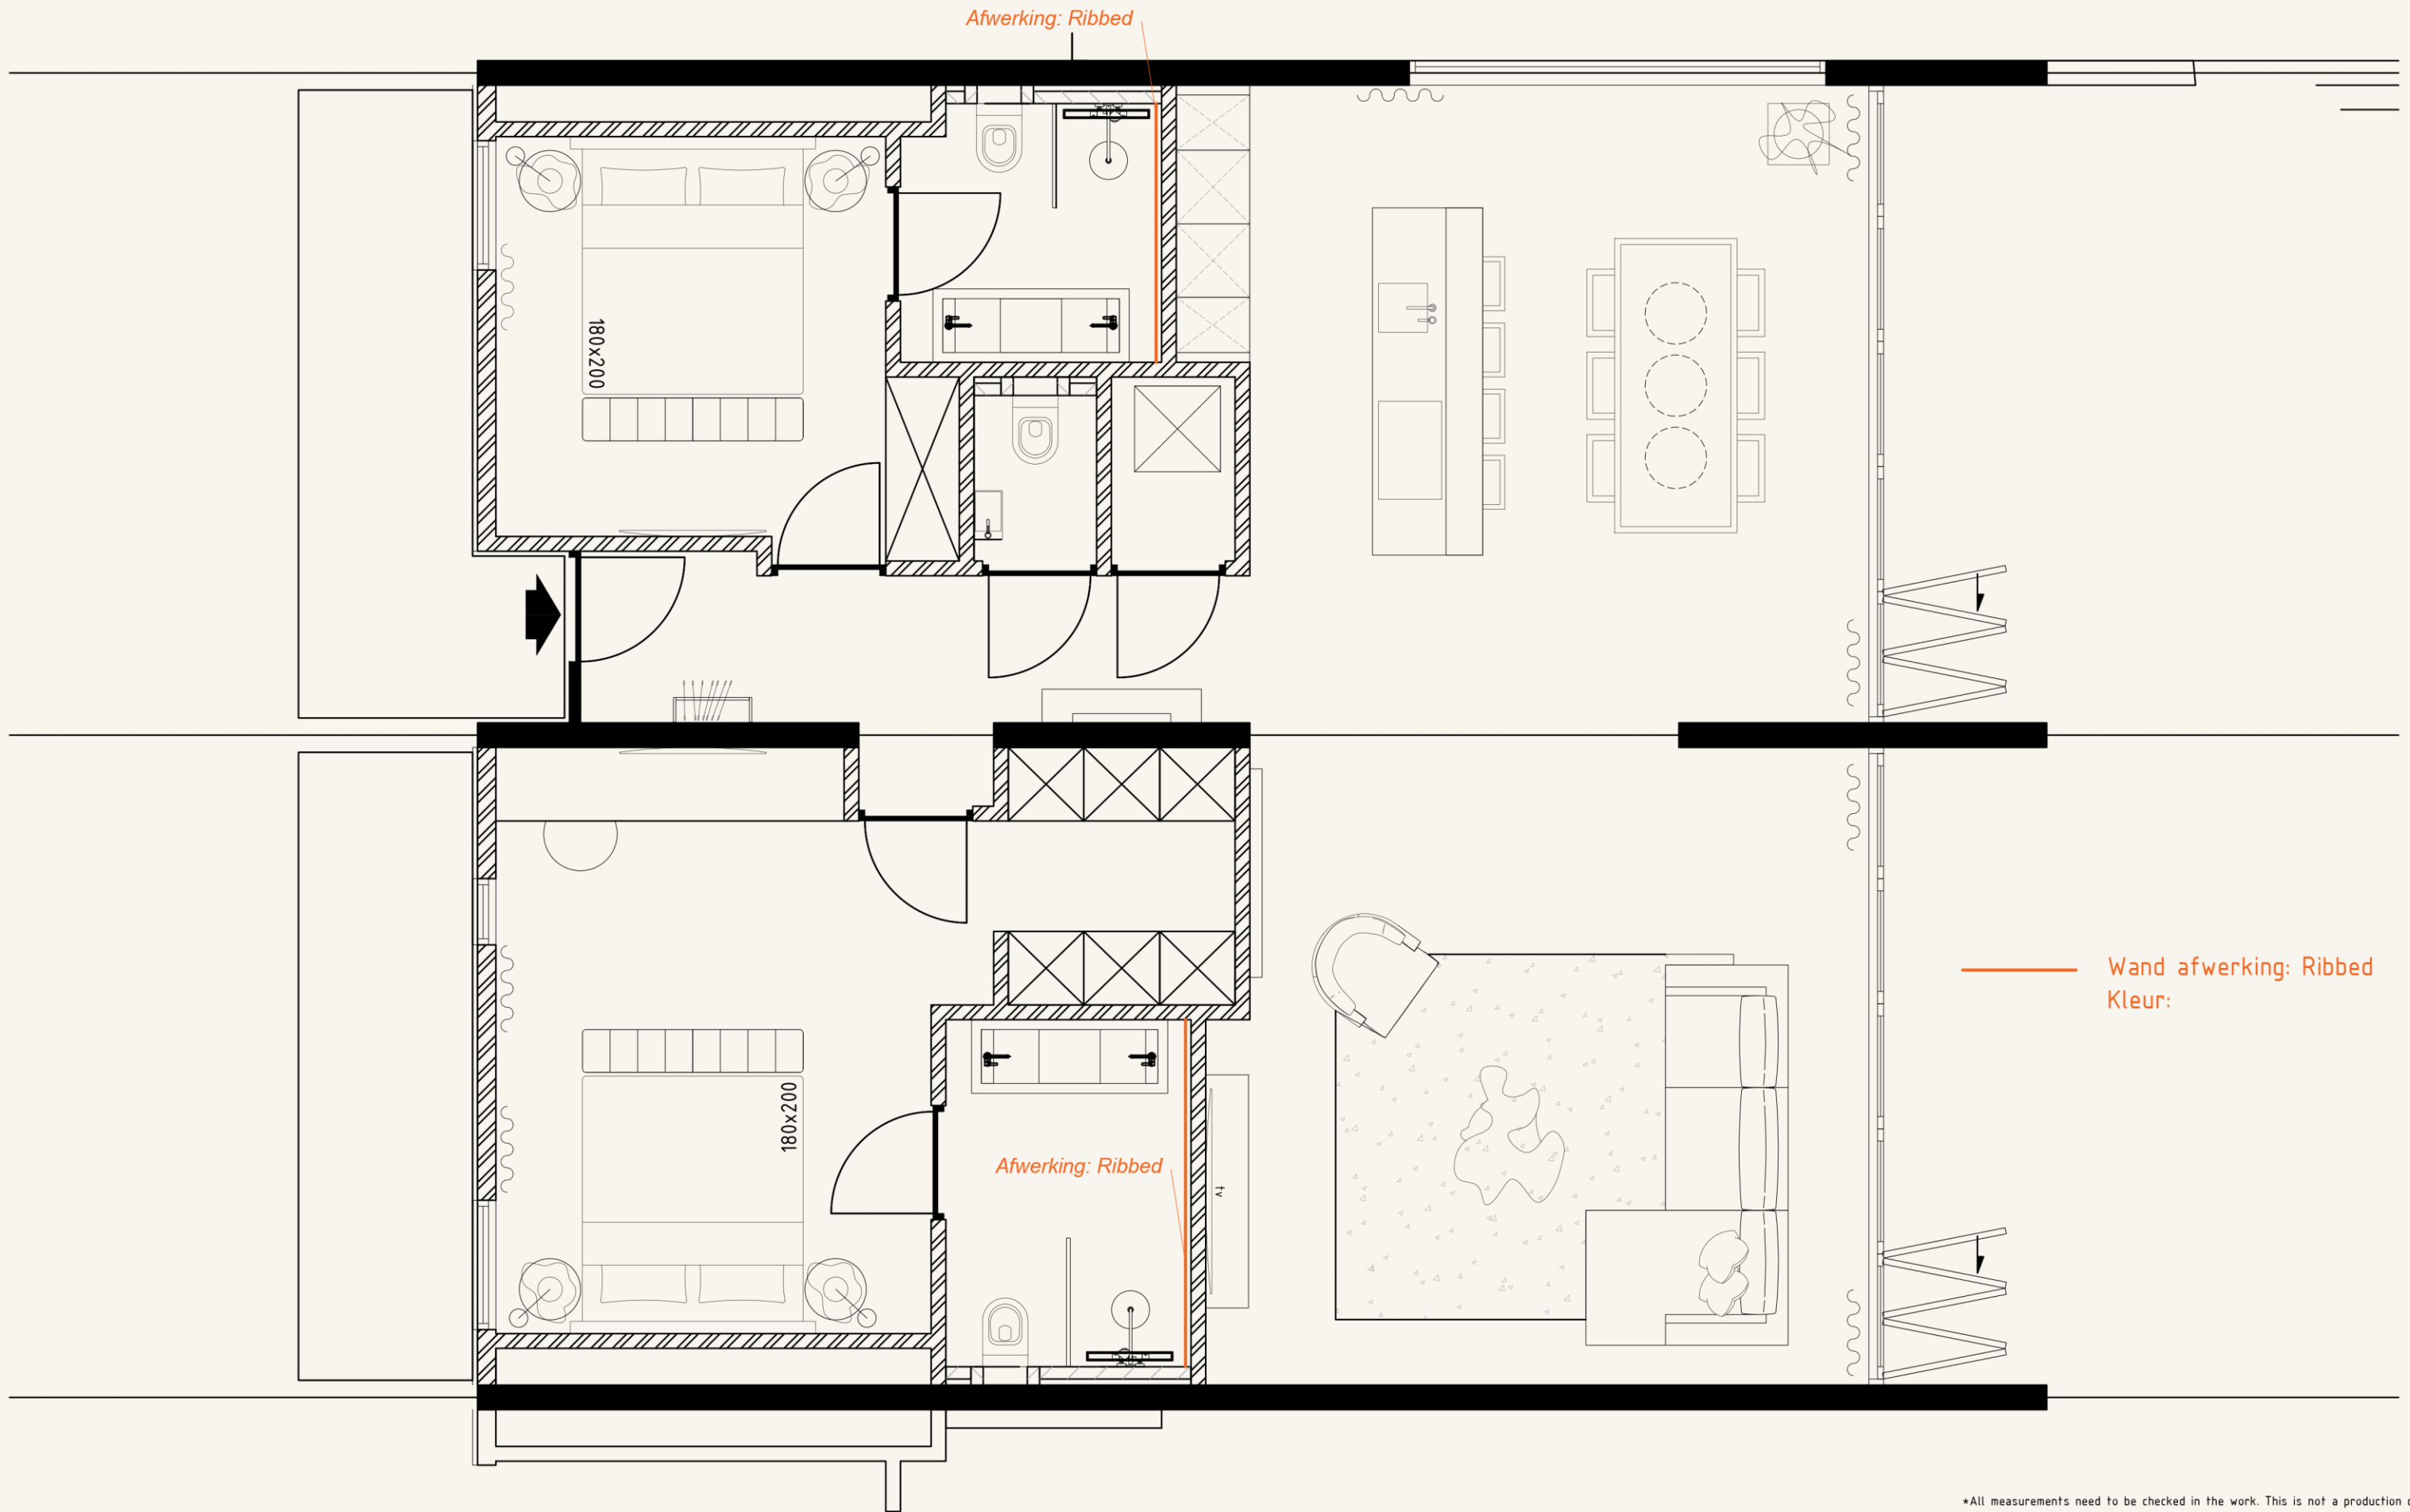

PIETER LAUREYS

Projectname: Piscadera EPIC Appartement 1-2
 Drawing: Toilet Type 1
 Date: 13-03-2025
 Scale: 1:25
 Format: A3

APPARTEMENT TYPE II

140M² APPARTEMENT

*All measurements need to be checked in the work. This is not a production drawing.