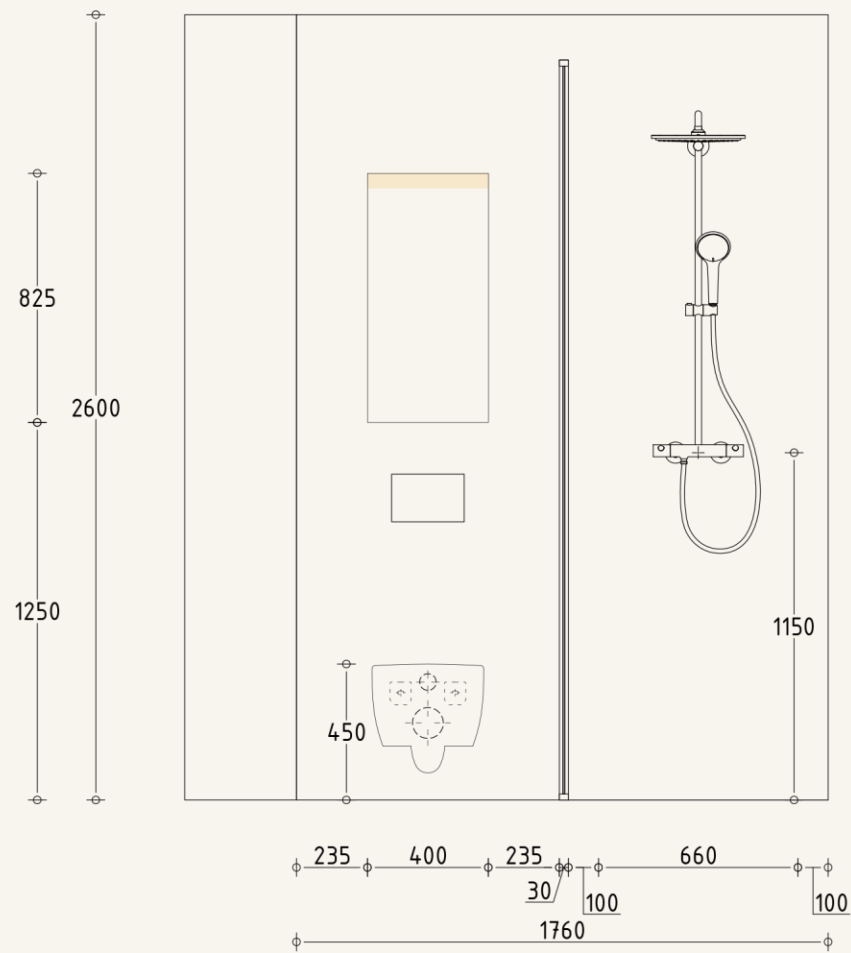

SFEERBEELD BADKAMER

MATERIALEN BADKAMER

Blad

Wandtegel

Vloertegel

*All measurements need to be checked in the work. This is not a production drawing.

*All measurements need to be checked in the work. This is not a production drawing.

*All measurements need to be checked in the work. This is not a production drawing.

Projectname: Headboard
Drawing: 0.1
Date: 25-01-2023
Scale: 1:20
Format: A3

PIETER LAUREYS

HEADBOARD

STOFFEIRNG

BOXSPRING