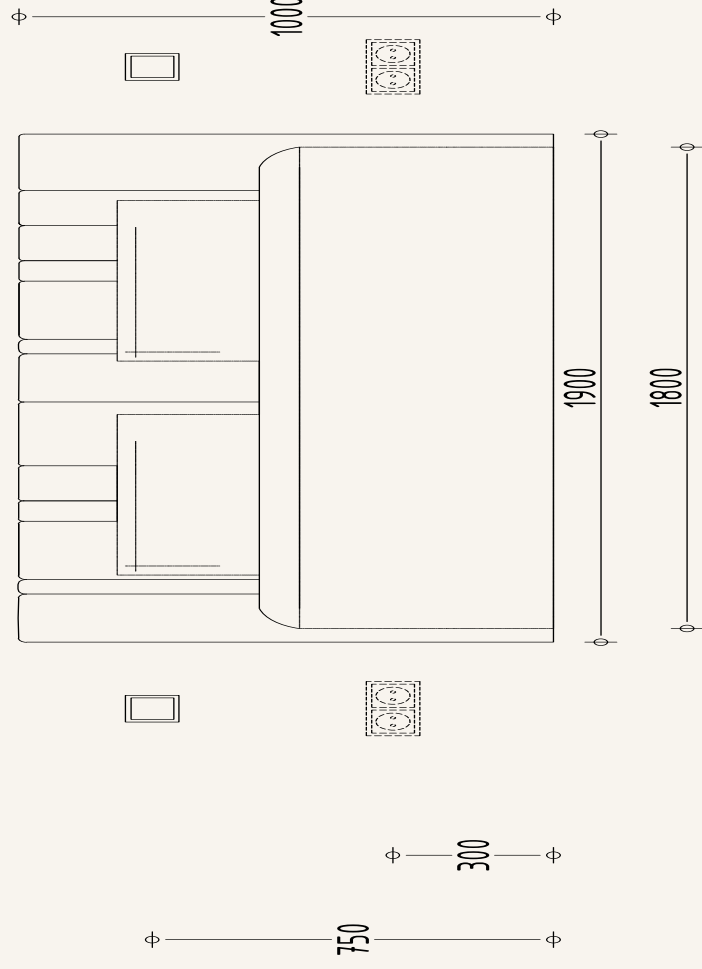

*All measurements need to be checked in the work. This is not a production drawing.

Projectname: Headboard
Drawing: 0.1
Date: 25-01-2023
Scale: 1:20
Format: A3

PIETER LAUREYS

HEADBOARD

STOFFEIRNG

BOXSPRING