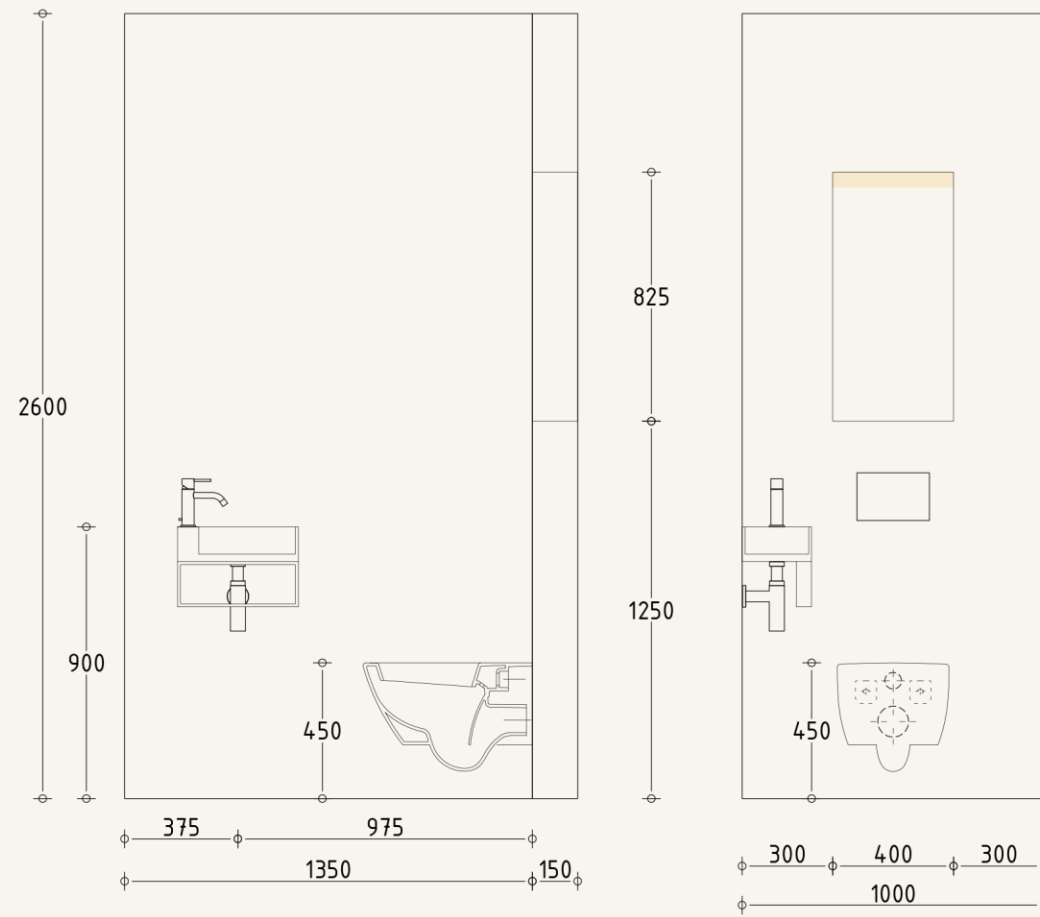

MATERIALEN BADKAMERS

Blad

Wandtegel

Vloertegel

*All measurements need to be checked in the work. This is not a production drawing.

*All measurements need to be checked in the work. This is not a production drawing.