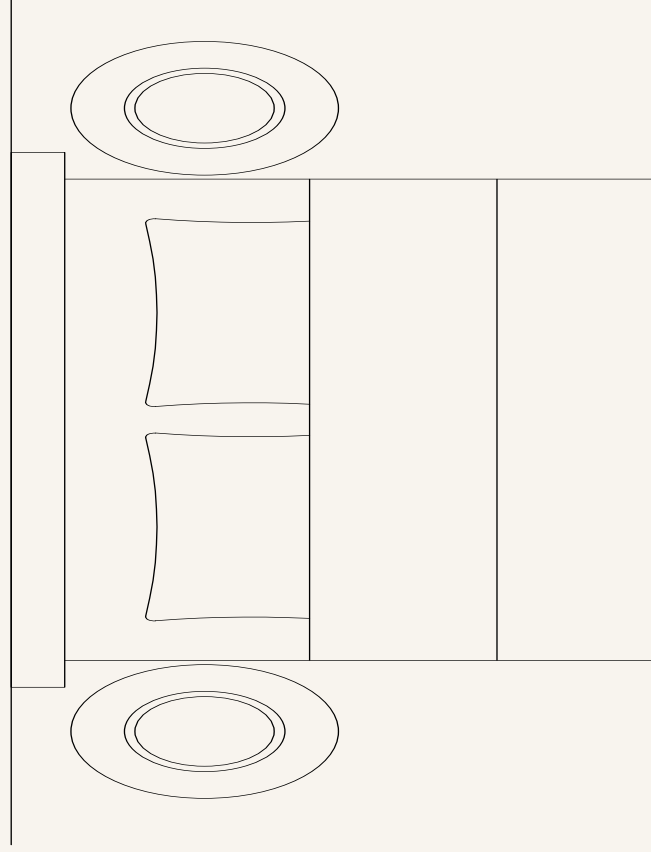

MATERIALEN SLAAPKAMER

KARPET

VLOER

WANDEN

STOFFEIRNG

KAST

*All measurements need to be checked in the work. This is not a production drawing.

Projectname: Headboard
Drawing: 0.1
Date: 25-01-2023
Scale: 1:20
Format: A3