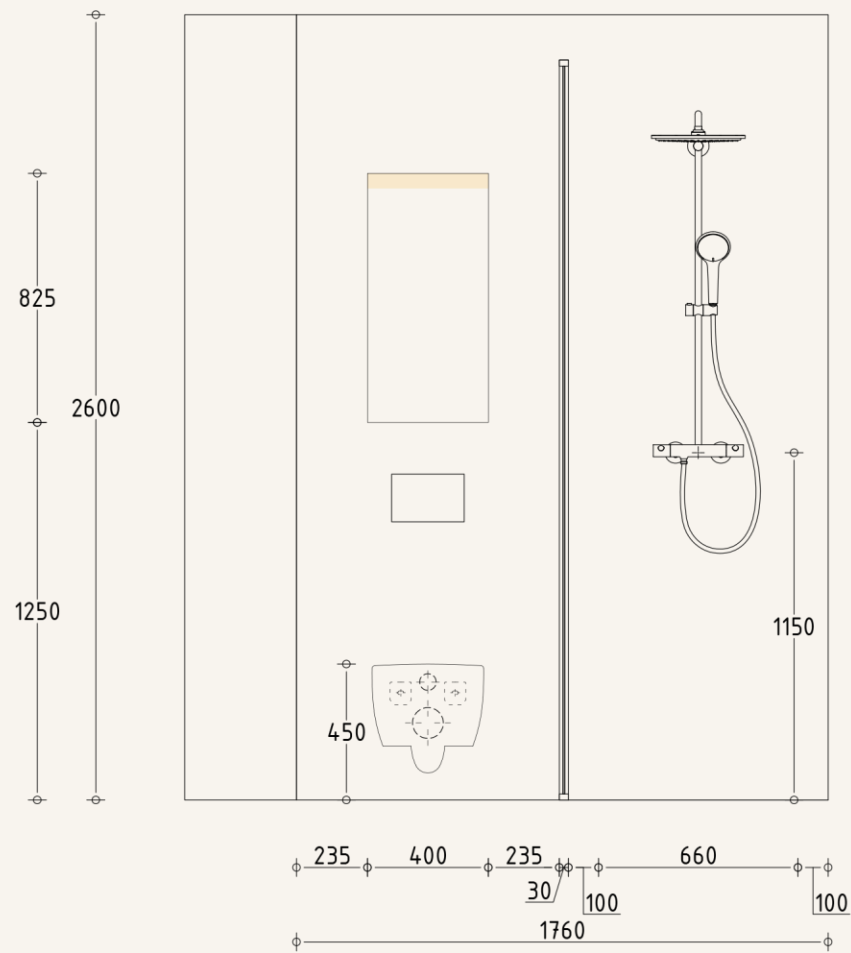

*All measurements need to be checked in the work. This is not a production drawing.

Projectname: Headboard
Drawing: 0.1
Date: 25-01-2023
Scale: 1:20
Format: A3

PIETER LAUREYS

HEADBOARD

STOFFEIRNG

BOXSPRING

VLOERLAMP

POEF ACHTER BED

BOVENAANZICHT KASTENWAND & BUREAU

AANZICHT KASTENWAND & BUREAU

BUREAUSTOEL

SLUITGORDIJNEN

SFEERBEELD BADKAMERS

SFEERBEELD BADKAMERS

MATERIALEN BADKAMERS

Blad

Wandtegel

Vloertegel

*All measurements need to be checked in the work. This is not a production drawing.

*All measurements need to be checked in the work. This is not a production drawing.