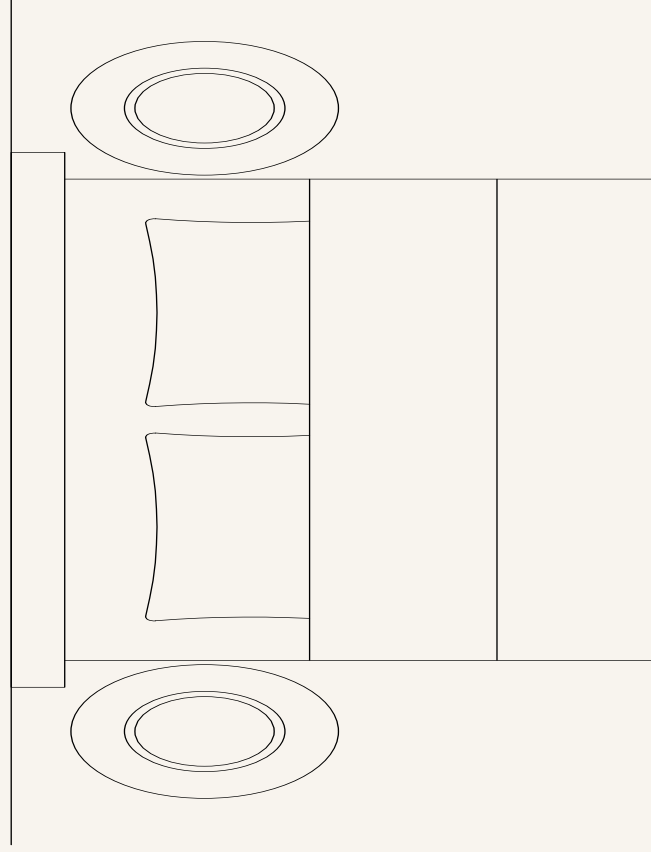

*All measurements need to be checked in the work. This is not a production drawing.

Projectname: Headboard
 Drawing: 0.1
 Date: 25-01-2023
 Scale: 1:20
 Format: A3

PIETER LAUREYS

HEADBOARD

STOFFEIRNG

BOXSPRING