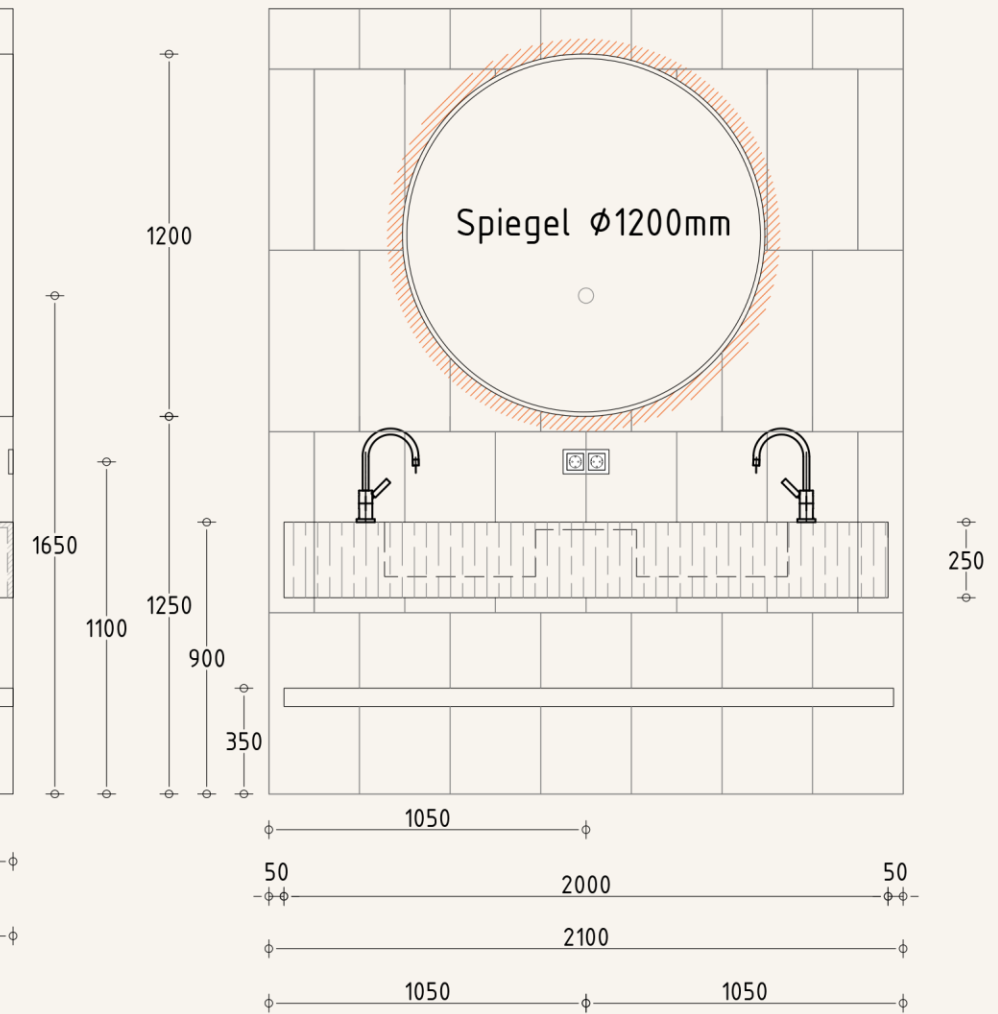

SFEERBEELD BADKAMER

MATERIALEN BADKAMER

Blad

Wandtegel

Vloertegel

*All measurements need to be checked in the work. This is not a production drawing.

*All measurements need to be checked in the work. This is not a production drawing.