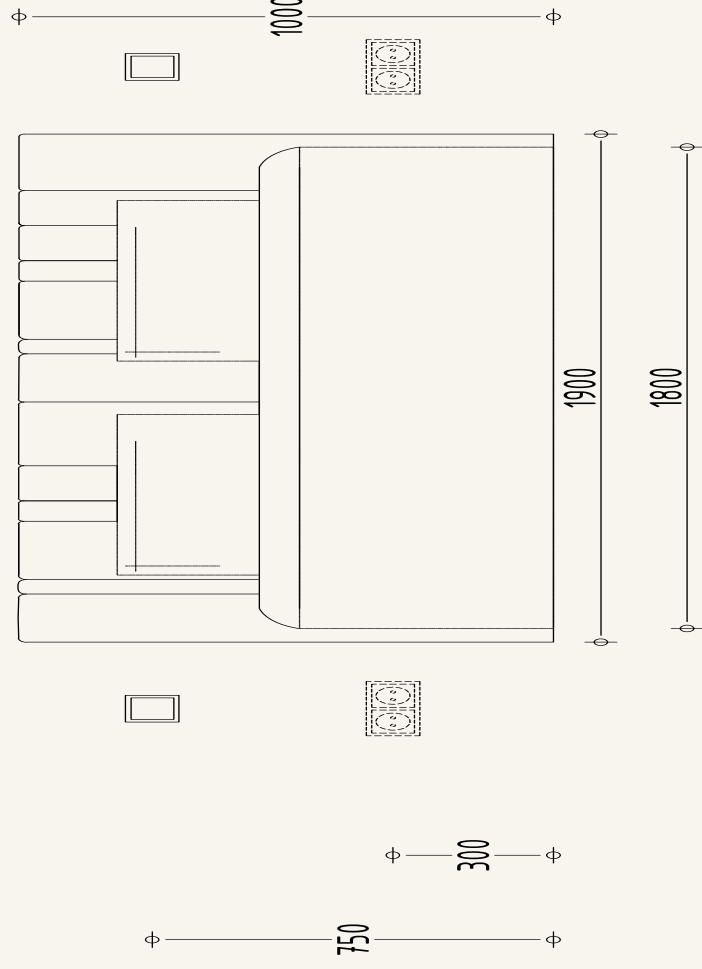

*All measurements need to be checked in the work. This is not a production drawing.

Projectname: Headboard
 Drawing: 0.1
 Date: 25-01-2023
 Scale: 1:20
 Format: A3

PIETER LAUREYS

HEADBOARD

STOFFEIRNG

BOXSPRING