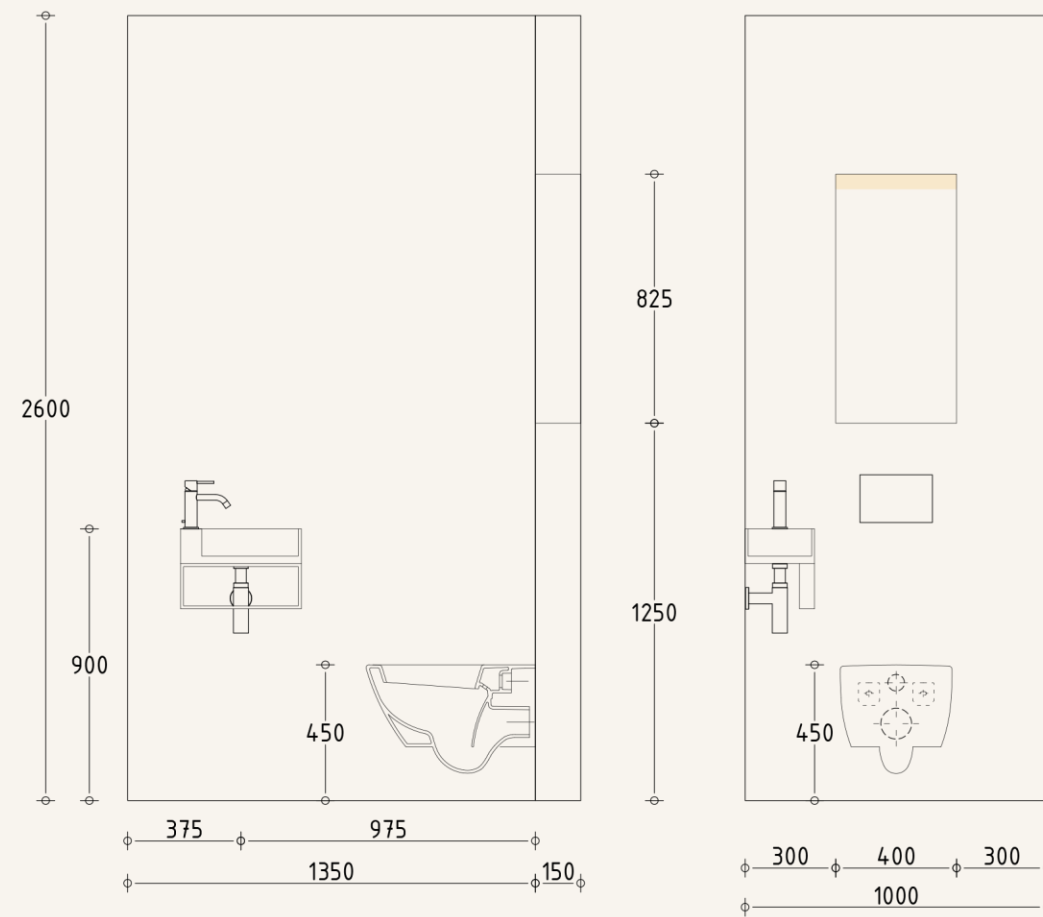

SFEERBEELD BADKAMER

MATERIALEN BADKAMER

Blad

Wandtegel

Vloertegel

*All measurements need to be checked in the work. This is not a production drawing.

*All measurements need to be checked in the work. This is not a production drawing.