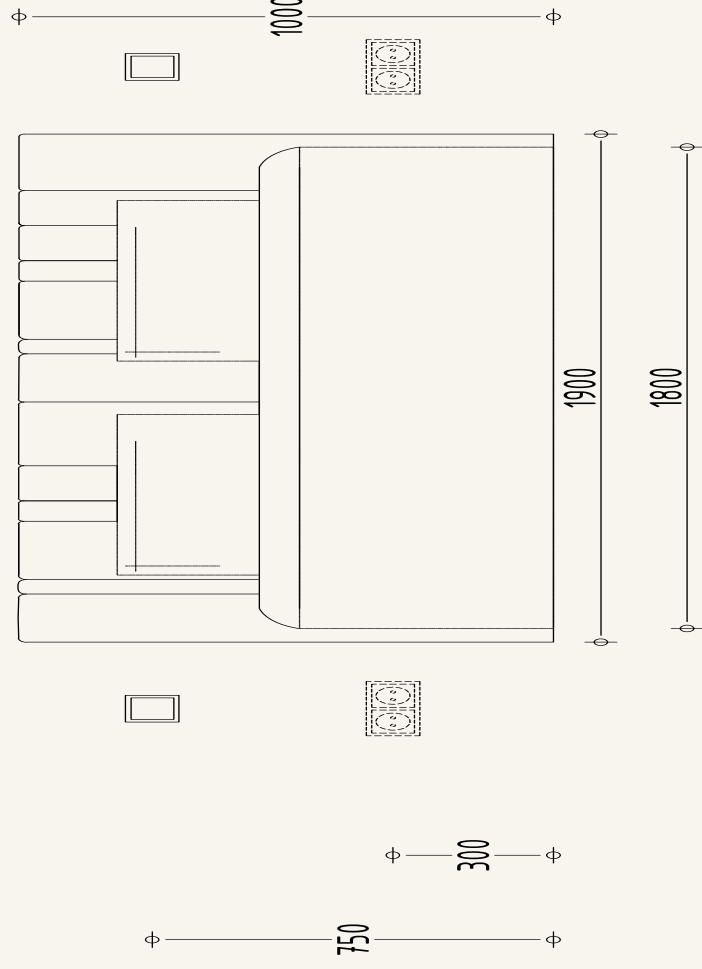

MATERIALEN SLAAPKAMER

KARPET

VLOER

WANDEN

STOFFEIRNG

KAST

*All measurements need to be checked in the work. This is not a production drawing.

Projectname: Headboard
Drawing: 0.1
Date: 25-01-2023
Scale: 1:20
Format: A3